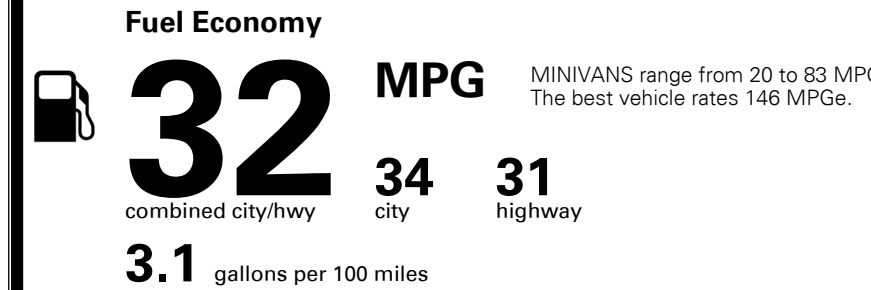

\$495.00
 \$2,500.00
 Included
 \$285.00
 \$160.00

MSRP INCLUDING OPTIONS

\$ 56,530.00

INLAND FREIGHT AND HANDLING

\$ 1,495.00

TOTAL MANUFACTURER'S SUGGESTED RETAIL PRICE ▶

\$ 58,025.00

TOTAL ADDITIONAL WEIGHT: 11.2

EPA DOT Fuel Economy and Environment

Gasoline Vehicle

You save \$750
 in fuel costs over 5 years compared to the average new vehicle.

Annual fuel cost **\$1,550**

This vehicle emits 275 grams CO₂ per mile. The best emits 0 grams per mile (tailpipe only). Producing and distributing fuel also create emissions; learn more at fueleconomy.gov.