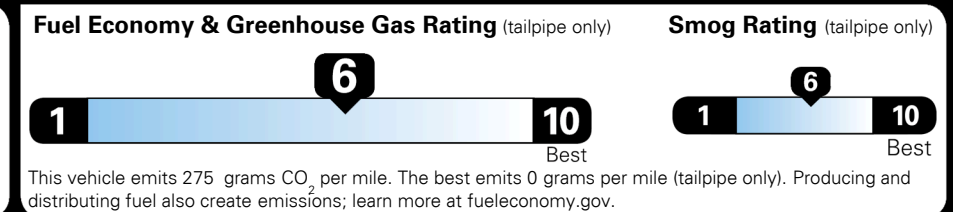

\$495.00
 \$2,500.00
 Included
 \$285.00
 \$160.00

MSRP INCLUDING OPTIONS

\$ 56,530.00

INLAND FREIGHT AND HANDLING

\$ 1,495.00

TOTAL MANUFACTURER'S SUGGESTED RETAIL PRICE ▶

\$ 58,025.00

TOTAL ADDITIONAL WEIGHT: 11.2

EPA DOT Fuel Economy and Environment

Gasoline Vehicle

You save \$750
 in fuel costs over 5 years compared to the average new vehicle.

Annual fuel cost **\$1,550**

This vehicle emits 275 grams CO₂ per mile. The best emits 0 grams per mile (tailpipe only). Producing and distributing fuel also create emissions; learn more at fueleconomy.gov.