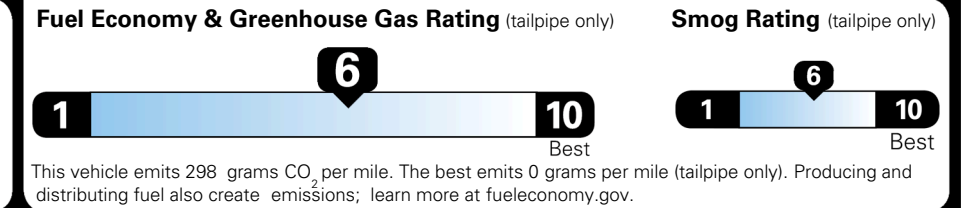

TOTAL ADDITIONAL WEIGHT: 7.2

EPA DOT Fuel Economy and Environment

Gasoline Vehicle

You save \$250
 in fuel costs over 5 years compared to the average new vehicle.

Annual fuel cost \$1,550

Actual results will vary for many reasons, including driving conditions and how you drive and maintain your vehicle. The average new vehicle gets 29 MPG and costs \$8,000 to fuel over 5 years. Cost estimates are based on 15,000 miles per year at \$ 3.10 per gallon. MPGe is miles per gasoline gallon equivalent. Vehicle emissions are a significant cause of climate change and smog.