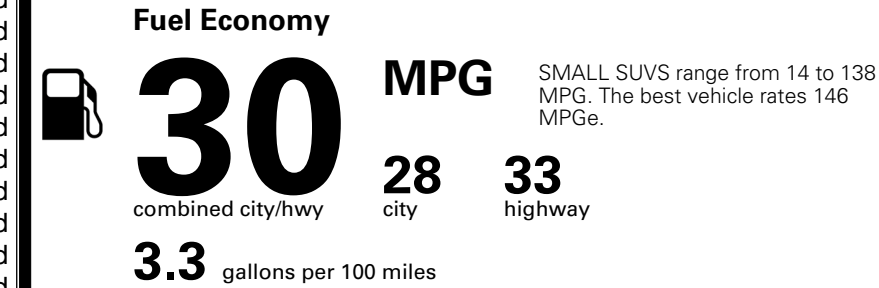

TOTAL ADDITIONAL WEIGHT: 7.2

EPA DOT Fuel Economy and Environment

Gasoline Vehicle

You save \$250
 in fuel costs over 5 years compared to the average new vehicle.

Annual fuel cost \$1,550

Actual results will vary for many reasons, including driving conditions and how you drive and maintain your vehicle. The average new vehicle gets 29 MPG and costs \$8,000 to fuel over 5 years. Cost estimates are based on 15,000 miles per year at \$ 3.10 per gallon. MPGe is miles per gasoline gallon equivalent. Vehicle emissions are a significant cause of climate change and smog.