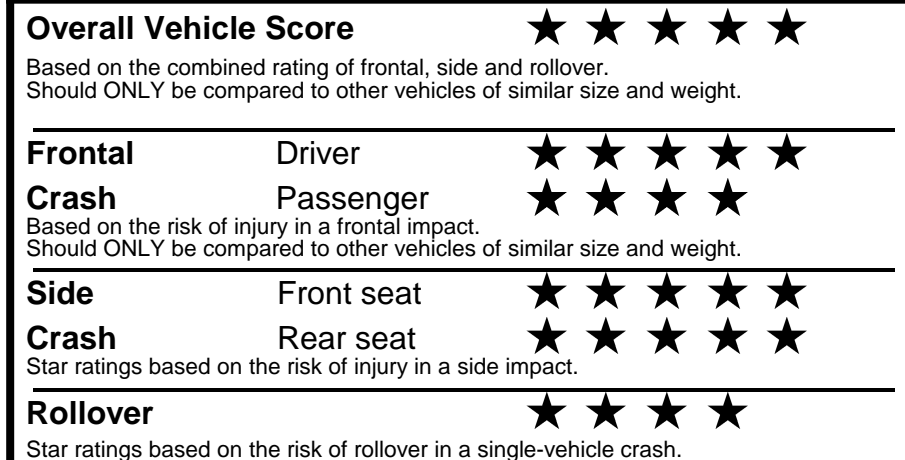

fueleconomy.gov

Calculate personalized estimates and compare vehicles

GOVERNMENT 5-STAR SAFETY RATINGS

Star ratings range from 1 to 5 stars (★★★★★) with 5 being the highest.
 Source: National Highway Traffic Safety Administration (NHTSA).
www.safercar.gov or 1-888-327-4236