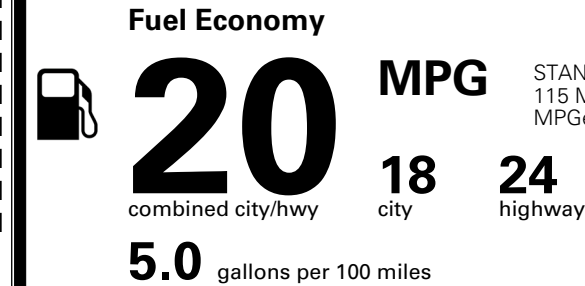

MSRP INCLUDING OPTIONS \$ 48,035.00

INLAND FREIGHT AND HANDLING \$ 1,545.00

TOTAL MANUFACTURER'S SUGGESTED RETAIL PRICE ▶

\$ 49,580.00

TOTAL ADDITIONAL WEIGHT: 7.2

EPA DOT Fuel Economy and Environment

Gasoline Vehicle

You spend
\$3,500
 more in fuel costs
 over 5 years
 compared to the
 average new vehicle.

Annual fuel cost
\$2,300

Actual results will vary for many reasons, including driving conditions and how you drive and maintain your vehicle. The average new vehicle gets 29 MPG and costs \$8,000 to fuel over 5 years. Cost estimates are based on 15,000 miles per year at \$ 3.10 per gallon. MPGe is miles per gasoline gallon equivalent. Vehicle emissions are a significant cause of climate change and smog.